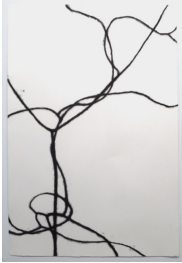

JASON MCCOY GALLERY

41 East 57th Street • New York 10022, 11th floor • 212.319.1996 • www.jasonmccoyinc.com

Armor

May 12 - June 28, 2021

1

Christiane Löhr (B. 1965)

Untitled, 2015
Oil pastel on paper
44 x 30 1/8 inches
112 x 76.5 cm
Framed Dimensions: 48 x 34 inches
122 x 86 cm
(CL8194)

2

Bernard Childs (1910-1985)

Le Vol, 1962
Oil on canvas
25 1/2 x 21 3/4 inches
64.8 x 55.2 cm
(BC8134)

3

Robert Kelly (b. 1956)

Mimesis Noir XXXIV, 2016
Oil and mixed media on panel
Image Dimensions: 17 x 14 inches
43.2 x 35.6 cm
Framed Dimensions: 24 1/2 x 21 1/2 inches
62.2 x 54.6 cm
(RK9408)