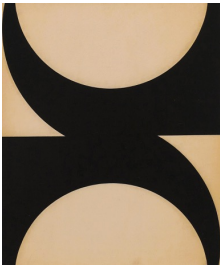

JASON MCCOY GALLERY

41 East 57th Street • New York 10022, 11th floor • 212.319.1996 • www.jasonmccoyinc.com

Armor

May 12 - June 28, 2021

1

Christiane Löhr (B. 1965)

Untitled, 2015
Oil pastel on paper
44 x 30 1/8 inches
112 x 76.5 cm
Framed Dimensions: 48 x 34 inches
122 x 86 cm
(CL8194)

2

Bernard Childs (1910-1985)

Le Vol, 1962
Oil on canvas
25 1/2 x 21 3/4 inches
64.8 x 55.2 cm
(BC8134)

3

Robert Kelly (b. 1956)

Mimesis Noir XXXIV, 2016
Oil and mixed media on panel
Image Dimensions: 17 x 14 inches
43.2 x 35.6 cm
Framed Dimensions: 24 1/2 x 21 1/2 inches
62.2 x 54.6 cm
(RK9408)